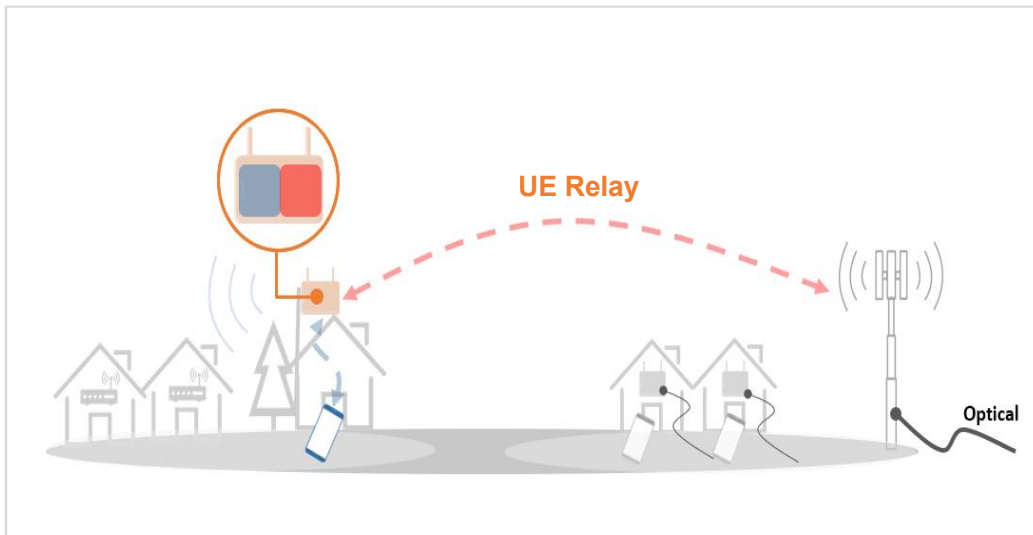

Use Case: Integrated LTE UE Relay

LTE backhaul – offers flexibility and freedom for deployment

The Solution

- Provides LTE UE relay through integrated wireless backhaul to a macro network
- Adds more deployment options to set up a complete wireless communication path
- Wireless Backhaul Small Cell provides extended coverage with low cost for the following cases
 - Locations where wired backhaul connection is not available or costly to add
 - Locations requiring rapid network access